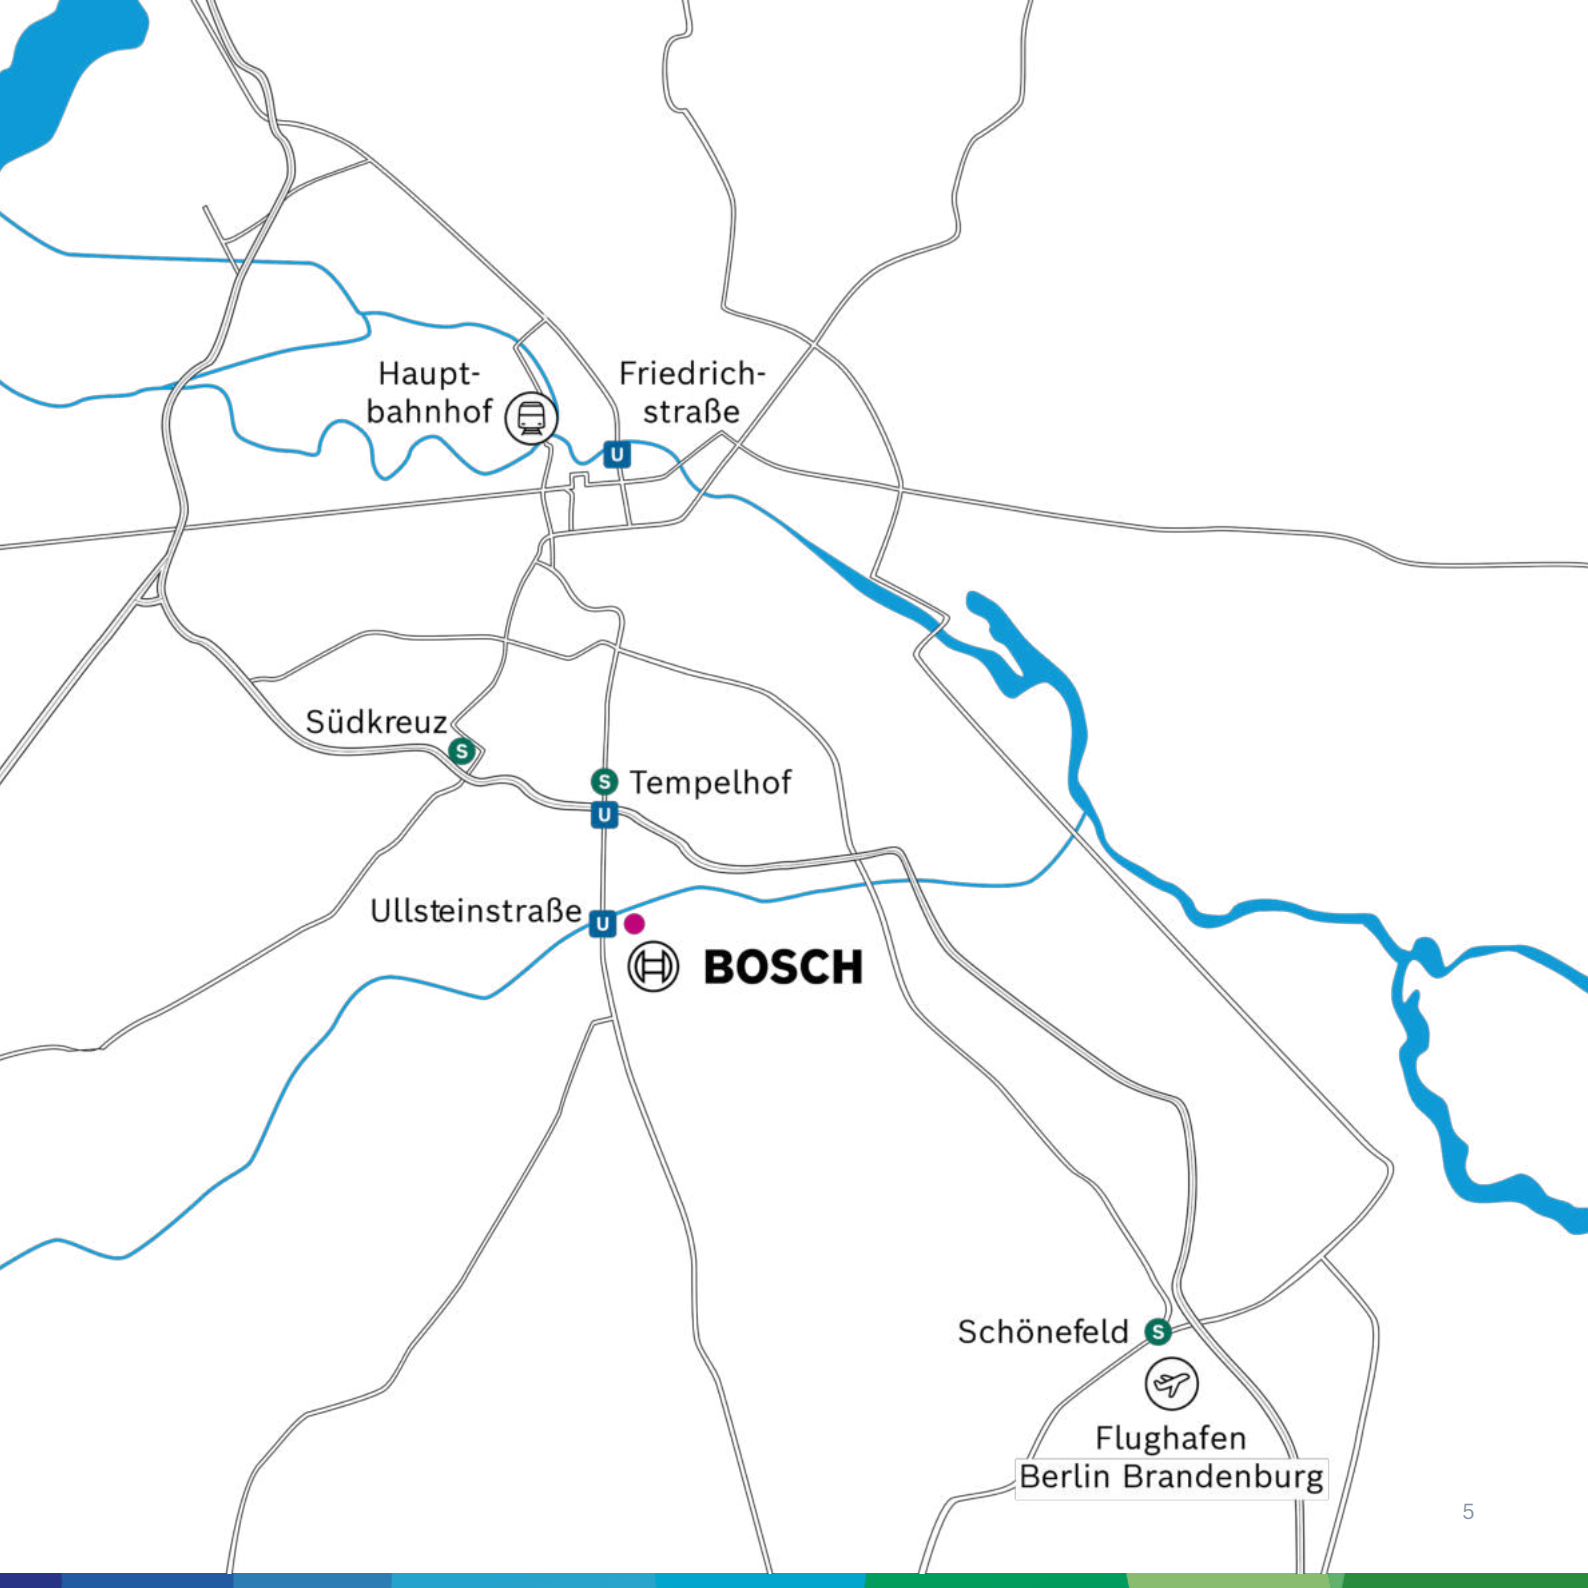

Directions to the IoT Campus

From Berlin-Brandenburg Airport (approx. 50 minutes) Take the subway line S45 in the direction of Südkreuz. Stay on this line for 12 stops (40 minutes) at Tempelhof. From there, switch to the U6 underground train towards Alt-Mariendorf and get off after 3 stops at Ullsteinstraße. Take the closest exit in direction to the front of the train and then follow the signs to Ullsteinstraße. Go upstairs to exit the underground station and you will see the historic Ullsteinhaus brick building on your left. The IoT Campus is located in a separate building behind this. Walk through the foyer of the Ullsteinhaus and straight across the courtyard. The gatehouse will be on your right, the IoT Campus on your left. Go up the large open steel staircase to enter the main entrance.

For a barrier-free access to the Bosch IoT Campus, use the elevator from the ground level inside the building on your left.

Coming from Berlin Central Station (approx. 30 minutes) Take either line S5, S7, or S75 from Platform 15 and get off after 1 stop at Friedrichsstraße. Switch to the underground train line U6 to Alt-Mariendorf and get off after 11 stops (15 minutes) at Ullsteinstraße. Take the closest exit in direction to the front of the train and then follow the signs to Ullsteinstraße. Go upstairs to exit the underground station and you will see the historic Ullsteinhaus brick building on your left. The IoT Campus is located in a separate building behind this. Walk through the foyer of the Ullsteinhaus and straight across the courtyard. The gatehouse will be on your right,

the IoT Campus on your left. Go up the large open steel staircase to enter the main entrance.

For a barrier-free access to the Bosch IoT Campus, use the elevator from the ground level inside the building on your left.

Haupt-
bahnhof

Friedrich-
straße

Südkreuz

Tempelhof

Ullsteinstraße

BOSCH

Schönefeld

Flughafen
Berlin Brandenburg